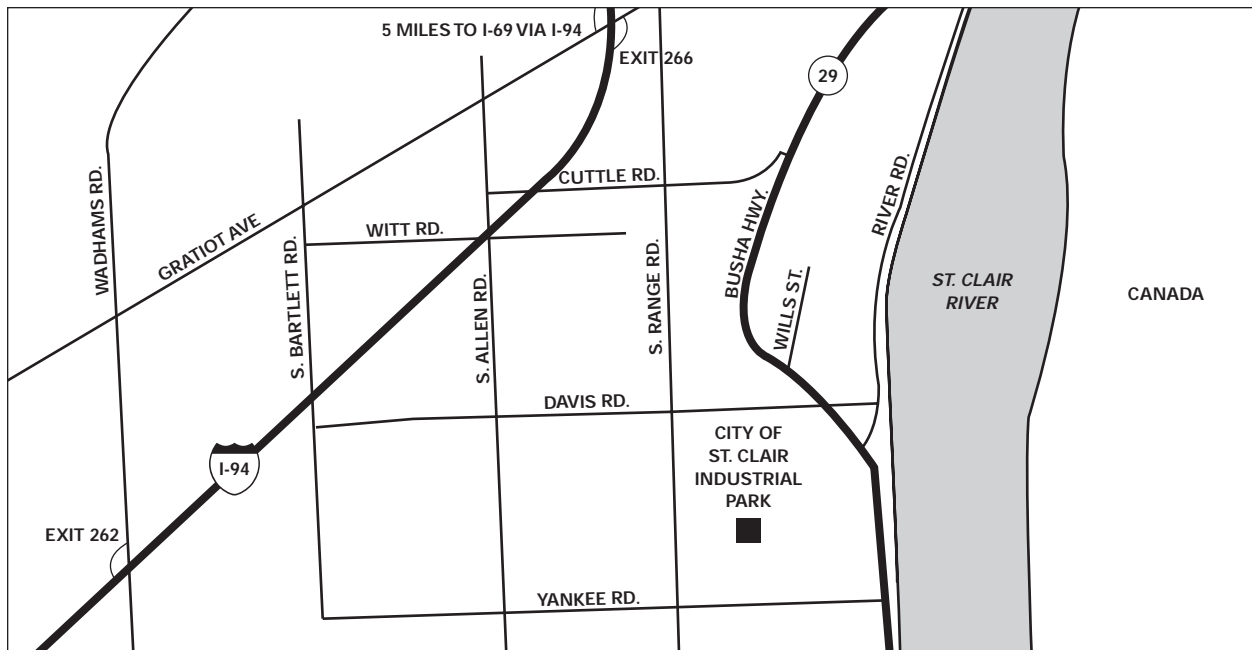

City of St. Clair Industrial Park

- EXISTING INDUSTRIES
- ▨ AVAILABLE SITES

City of St. Clair Industrial Park

The new City of St. Clair Industrial Park adjoins the Christian B. Haas Industrial Park in St. Clair, Michigan. The park is located within easy access to Interstates 94, 69 and the Metropolitan Detroit area. This park is planned to attract high-quality, light industrial users with deed restrictions and landscaping requirements. Lots ranging from 2.5 to 40 acres offer rail access, utilities in place and are aggressively priced to attract development.

driving directions

Exit Interstate 94 at Gratiot Road, Marysville (Exit #266) and proceed East. At traffic light, Range Road, turn right and continue South about 4 miles. From I-69, take I-94 West to Gratiot Rd. (Exit #266). The City of St. Clair Industrial Park is situated on the East side of Range Road between Davis and Yankee Roads.