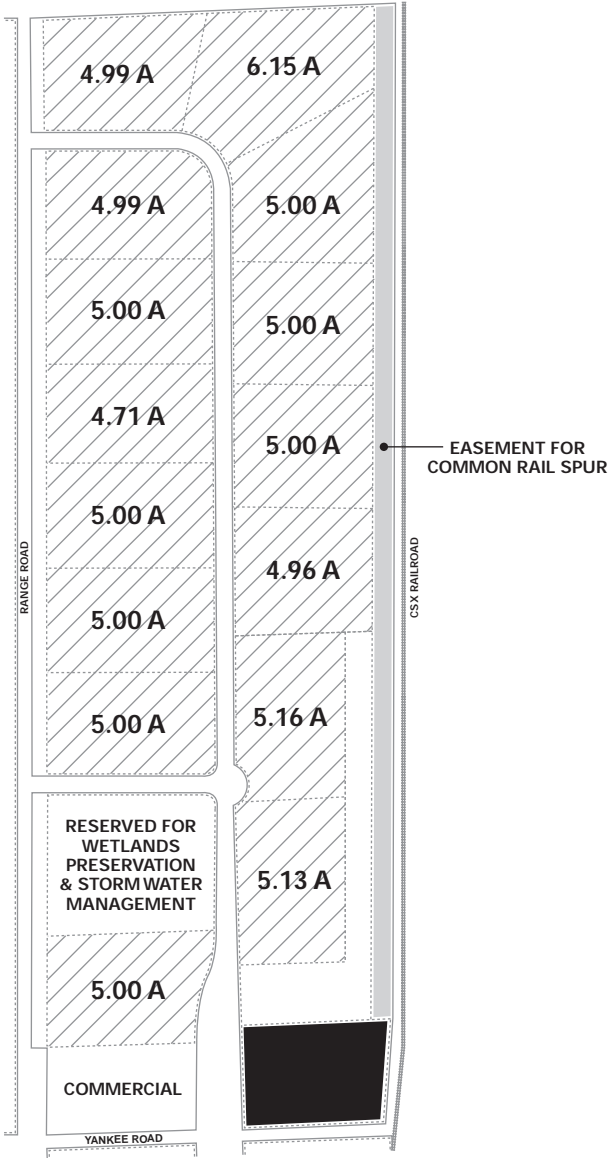

City of St. Clair Industrial Park

- EXISTING INDUSTRIES
- ▨ AVAILABLE SITES